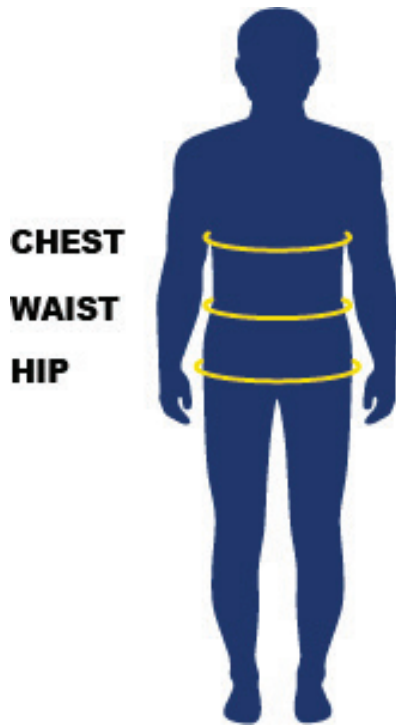

SIZE CHART

MENS CLOTHING

RUNCALGARY

CHEST: To determine your chest size, stand up straight with your arms by your sides. Wrap a tape measure under your armpits, around the largest part of your chest. The tape measure should wrap across your shoulder blades, and be comfortably snug against you.

WAIST: To determine your waist size, find the top of your hip bone and the bottom of your ribs. Place the tape measure midway between these points and wrap it around your waist.

HIP: To determine your hip size, measure the fullest part of your body, at the top of your leg, about 7 inches below your waist.

| US SIZES | CHEST | WAIST | HIP |
|------------|----------------------|----------------------|----------------------|
| S | 38"-39" 96-99cm | 38"-39" 96-99cm | 39"- 40" 99-102 |
| M | 40"-41" 101-104cm | 40"-41" 101-104cm | 41"-42" 104-107cm |
| L | 42"-43" 106-109cm | 42"-43" 106-109cm | 42"-43" 109-112cm |
| XL | 43"-44" 109-112cm | 43"-44" 109-112cm | 44"-45" 112-115cm |
| XXL | 45"-46" 114-117cm | 45"-46" 114-117cm | 46"-47" 117-119cm |