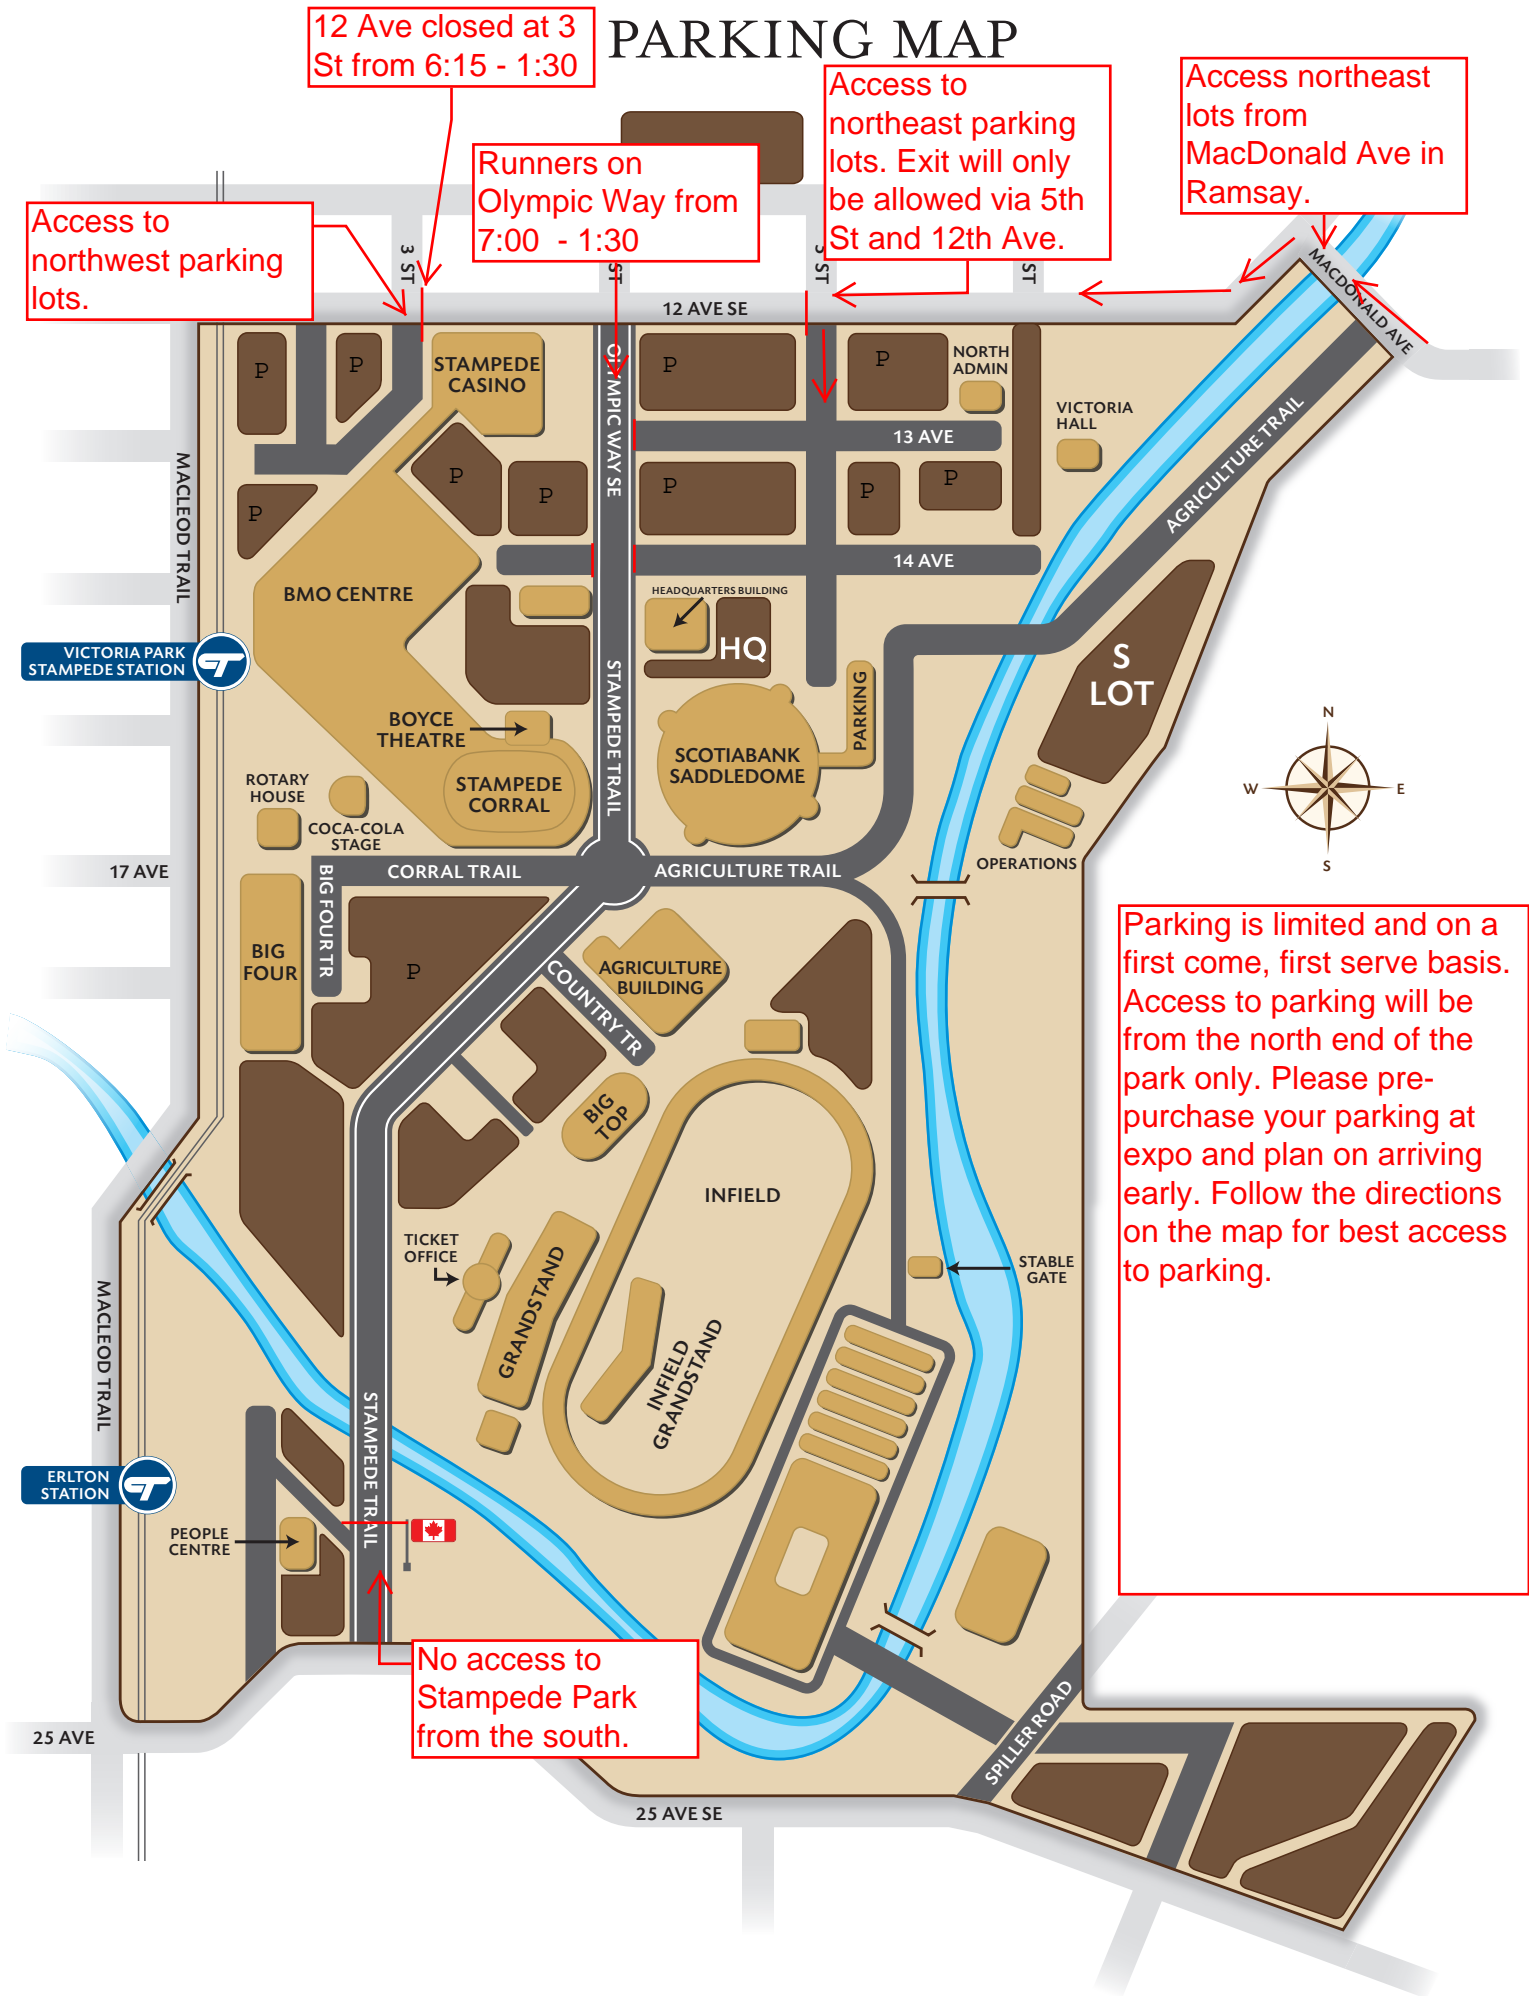

PARKING MAP

12 Ave closed at 3 St from 6:15 - 1:30

Runners on Olympic Way from 7:00 - 1:30

Access to northeast parking lots. Exit will only be allowed via 5th St and 12th Ave.

Access northeast lots from MacDonald Ave in Ramsay.

Access to northwest parking lots.

Parking is limited and on a first come, first serve basis. Access to parking will be from the north end of the park only. Please pre-purchase your parking at expo and plan on arriving early. Follow the directions on the map for best access to parking.

No access to Stampede Park from the south.

VICTORIA PARK STAMPEDE STATION

ERLTON STATION

25 AVE

25 AVE SE

17 AVE

12 AVE SE

13 AVE